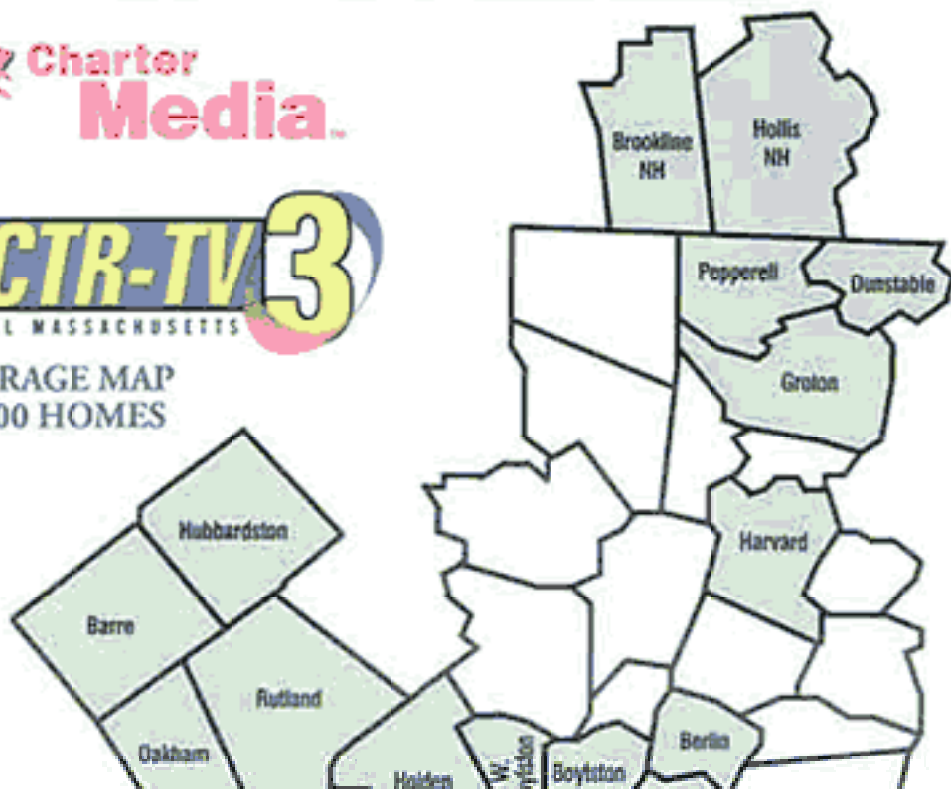

LIGHTS, CAMERA... ACTION!

Charter
get hooked.
Cable Channel 72

*Coverage Area Map
Approx. 35,000 Homes*

For More Information:
Call Tony at: (860) 208-5560

A N
eWave
MEDIA
PRODUCTION

Showtimes:

A LOCAL TV SHOW! SATURDAYS AND SUNDAYS AT 9:30 AM AND 7:30 PM

Charter Media.

WCTR-TV 3
CENTRAL MASSACHUSETTS

COVERAGE MAP
165,000 HOMES

Quality Local Television Advertising Since 1991

Coverage Map

Total Subscribers: 266,103

	Zone 1 41,003		Zone 4 45,894
	Zone 2 78,420		Zone 5 15,113
	Zone 3 65,673		