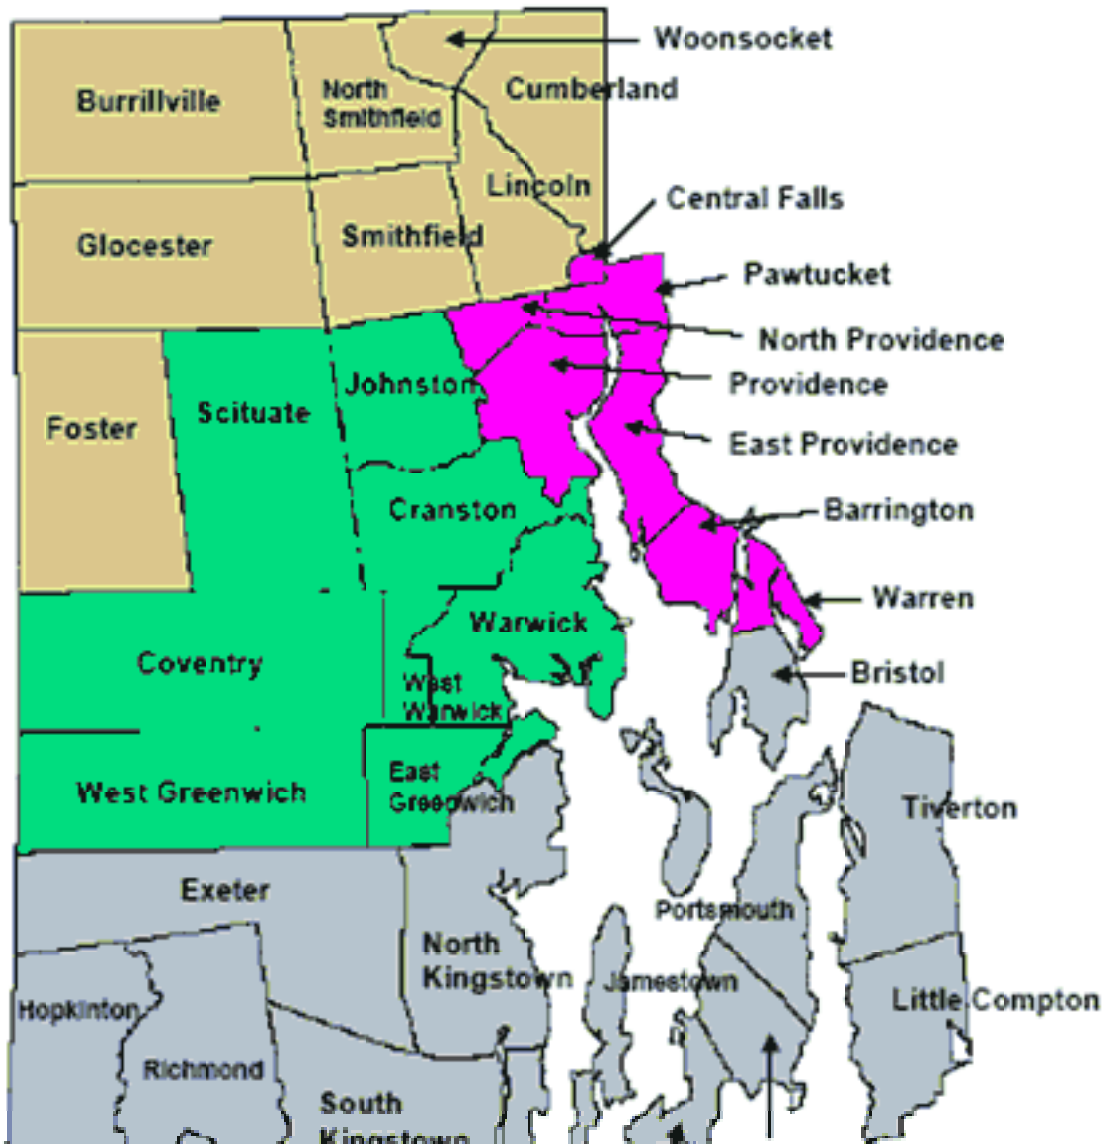

LIGHTS, CAMERA... ACTION!

Charter
get hooked.
Cable Channel 72

*Coverage Area Map
Approx. 35,000 Homes*

For More Information:
Call Tony at: (860) 208-5560

A N
eWave
MEDIA
PRODUCTION

Showtimes:

A LOCAL TV SHOW! SATURDAYS AND SUNDAYS AT 9:30 AM AND 7:30 PM

Charter Media.

WCTR-TV 3
CENTRAL MASSACHUSETTS

COVERAGE MAP
165,000 HOMES

Quality Local Television Advertising Since 1991

Coverage Map

Total Subscribers: 266,103

	Zone 1 41,003		Zone 4 45,894
	Zone 2 78,420		Zone 5 15,113
	Zone 3 65,673		