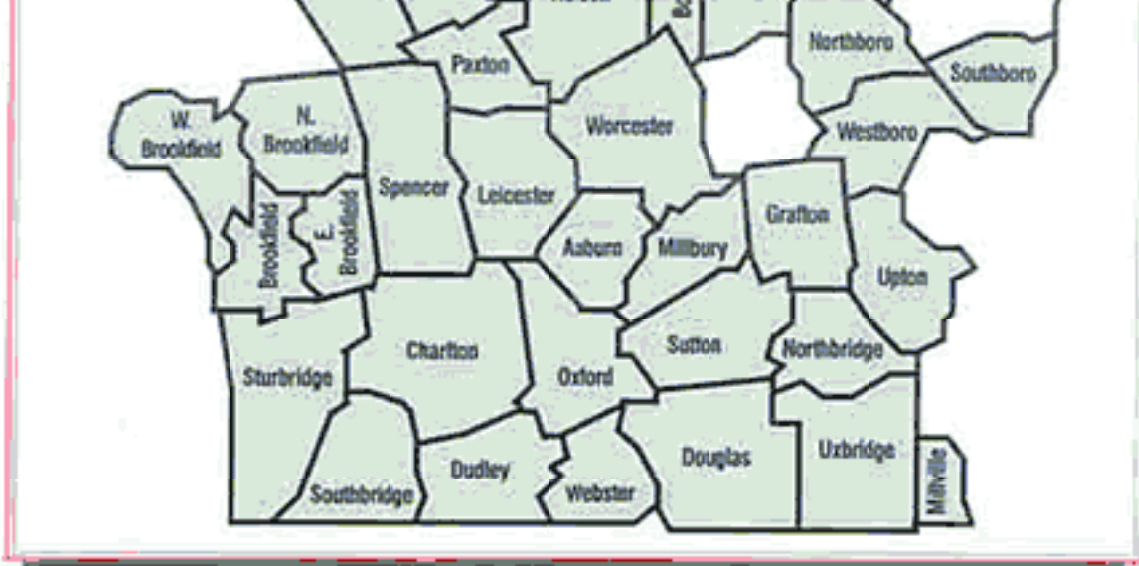

LIGHTS, CAMERA... ACTION!

Charter
get hooked.
Cable Channel 72

*Coverage Area Map
Approx. 35,000 Homes*

For More Information:
Call Tony at: (860) 208-5560

A N
eWave
MEDIA
PRODUCTION

Showtimes:

A LOCAL TV SHOW! SATURDAYS AND SUNDAYS AT 9:30 AM AND 7:30 PM

Charter Media.

WCTR-TV 3
CENTRAL MASSACHUSETTS

COVERAGE MAP
165,000 HOMES

Quality Local Television Advertising Since 1991

Coverage Map

Total Subscribers: 266,103

	Zone 1 41,003		Zone 4 45,894
	Zone 2 78,420		Zone 5 15,113
	Zone 3 65,673		